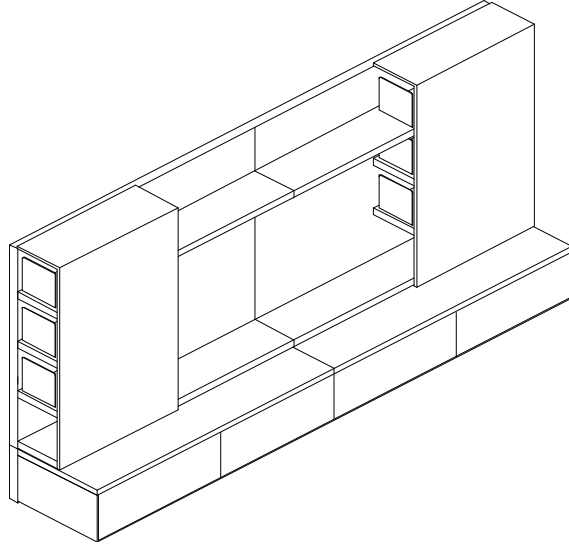

CONFIGURATION L

MODEL

- FT-WM72228 WALL MOUNT PANEL
- FT-WM72258 WALL MOUNT PANEL
- FT-CR7224LTLT LOW CREDENZA
- FT-W721357 PANEL MOUNT OVERHEAD
- FT-BKE BOOKEND

**STANDARD VENEER
STANDARD METAL**

**STANDARD VENEER
GI PREMIUM METAL**

**STANDARD VENEER
GII PREMIUM METAL**