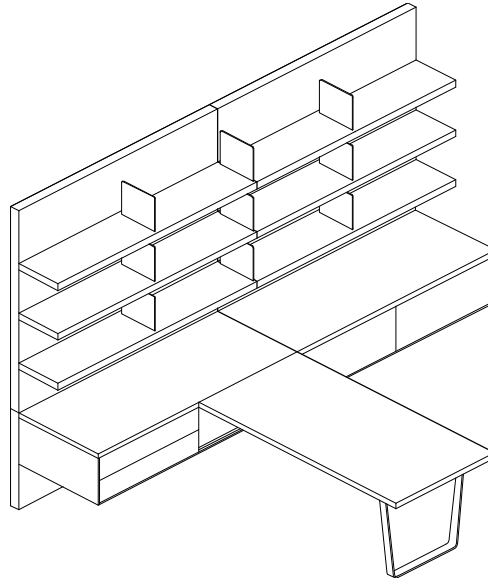

CONFIGURATION M

MODEL

- FT-WM72228 WALL MOUNT PANEL
- FT-WM72258 WALL MOUNT PANEL
- FT-WS7212 PANEL MOUNT SHELF
- FT-BKE BOOKEND
- FT-BT7224 WORK SURFACE
- FT-WP3624F PANEL MOUNT PEDESTAL
- FT-WP3624S PANEL MOUNT PEDESTAL
- FT-RT7230 RUNOFF

**STANDARD VENEER
STANDARD METAL**

**STANDARD VENEER
GI PREMIUM METAL**

**STANDARD VENEER
GII PREMIUM METAL**