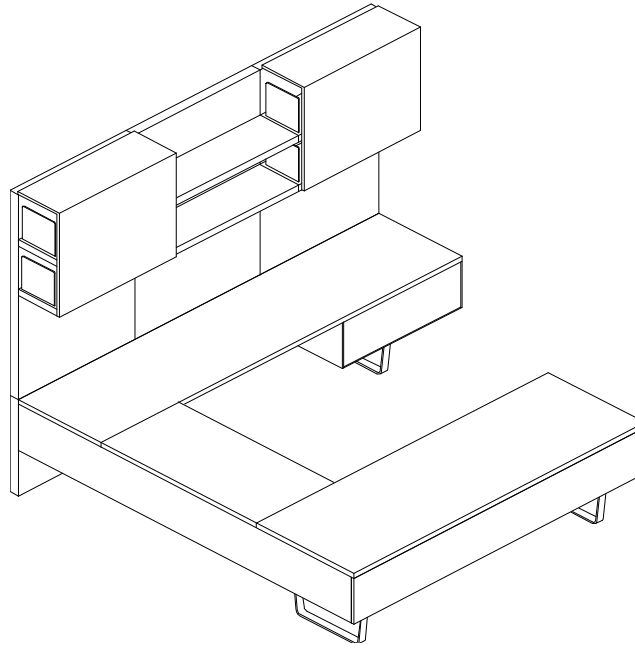

**STANDARD VENEER
STANDARD METAL**

**STANDARD VENEER
GI PREMIUM METAL**

**STANDARD VENEER
GII PREMIUM METAL**

CONFIGURATION E

MODEL	STANDARD VENEER STANDARD METAL	STANDARD VENEER GI PREMIUM METAL	STANDARD VENEER GII PREMIUM METAL
FT-WM54228 WALL MOUNT PANEL			
FT-WM54258 WALL MOUNT PANEL			
FT-W541331D PANEL MOUNT OVERHEAD			
FT-BKE BOOKEND			
FT-BT10824 TOP SURFACE			
FT-WP3624FANEL MOUNT PEDESTAL			
FT-LEG LEG			
FT-B4224M BRIDGE			
FT-S6630LBRO SINGLE PED DESK			