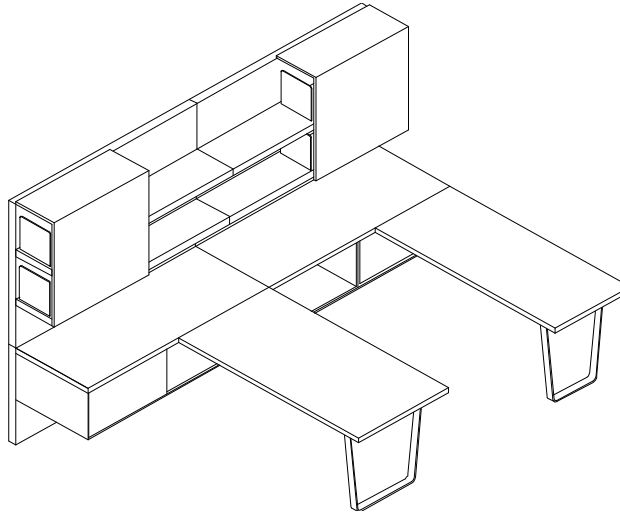

CONFIGURATION B

MODEL

- FT-WM72228 WALL MOUNT PANEL
- FT-WM72258 WALL MOUNT PANEL
- FT-W721331D PANEL MOUNT OVERHEAD
- FT-LED EXTRA LED LIGHTING
- FT-BKE BOOKEND
- FT-BT7224 TOP SURFACE
- FT-WP3624S PANEL MOUNT PEDESTAL
- FT-WP3624P PANEL MOUNT PEDESTAL
- FT-WP3624BC PANEL MOUNT PEDESTAL
- FT-WP3624F PANEL MOUNT PEDESTAL
- FT-RT6030 RUNOFF
- FT-RT7224 RUNOFF

**STANDARD VENEER
STANDARD METAL**

**STANDARD VENEER
GI PREMIUM METAL**

**STANDARD VENEER
GII PREMIUM METAL**