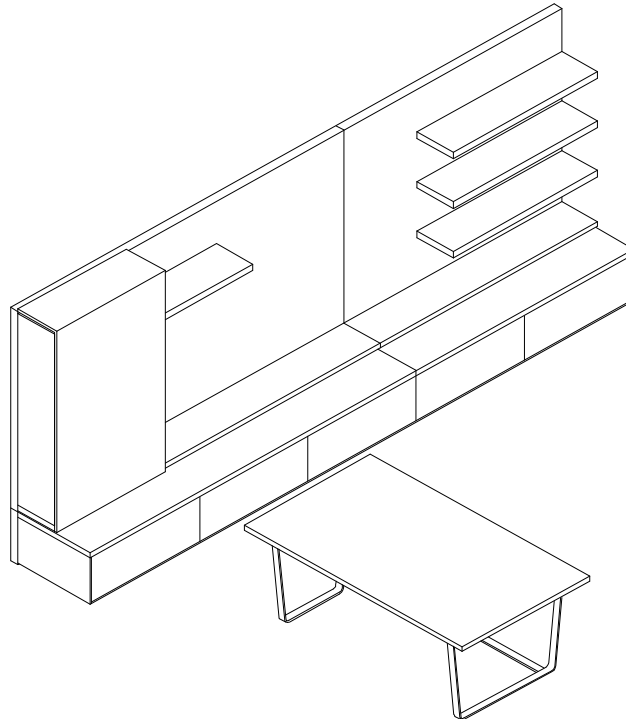

**STANDARD VENEER
STANDARD METAL**

**STANDARD VENEER
GI PREMIUM METAL**

**STANDARD VENEER
GII PREMIUM METAL**

CONFIGURATION J

MODEL	STANDARD VENEER STANDARD METAL	STANDARD VENEER GI PREMIUM METAL	STANDARD VENEER GII PREMIUM METAL
FT-WM72228 WALL MOUNT PANEL			
FT-WM72258 WALL MOUNT PANEL			
FT-WS7212 PANEL MOUNT SHELF			
FT-BKE BOOKEND			
FT-BT7224 WORK SURFACE			
FT-WP3624OS PANEL MOUNT PEDESTAL			
FT-WP3624F PANEL MOUNT PEDESTAL			
FT-RT7230 RUNOFF			
FT-M1824BF MOBILE PEDESTAL			