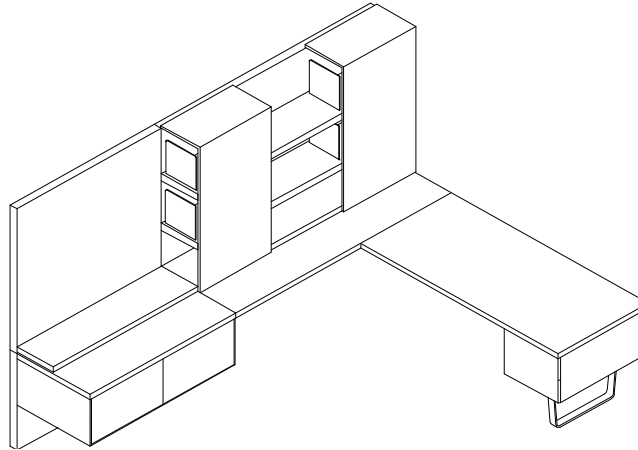

CONFIGURATION G

MODEL

**STANDARD VENEER
STANDARD METAL**

**STANDARD VENEER
GI PREMIUM METAL**

**STANDARD VENEER
GII PREMIUM METAL**

- FT-WM90228 WALL MOUNT PANEL
- FT-WM90258 WALL MOUNT PANEL
- FT-WM72228 WALL MOUNT PANEL
- FT-WM72258 WALL MOUNT PANEL
- FT-WM54228 WALL MOUNT PANEL
- FT-WM54258 WALL MOUNT PANEL
- FT-W721316D PANEL MOUNT OVERHEAD
- FT-BKE BOOKEND
- FT-CR7224LTLT LOW CREDENZA
- FT-BT9024 WORK SURFACE
- FT-WS1812 PANEL MOUNT SHELF
- FT-BT6624 WORK SURFACE
- FT-WP3624B PANEL MOUNT PEDESTAL
- DG-RD42
- FT-CM32