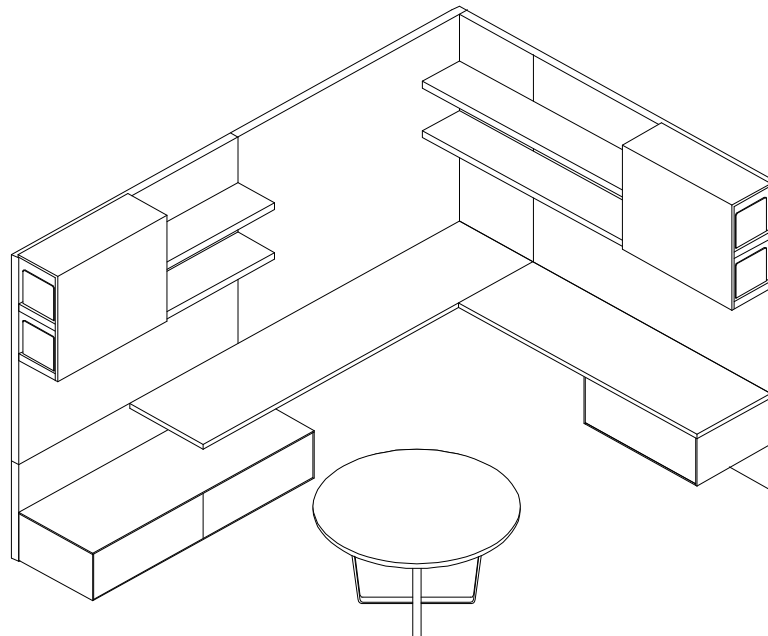

CONFIGURATION G

MODEL

**STANDARD VENEER
STANDARD METAL**

**STANDARD VENEER
GI PREMIUM METAL**

**STANDARD VENEER
GII PREMIUM METAL**

- FT-WM90228 WALL MOUNT PANEL
- FT-WM90258 WALL MOUNT PANEL
- FT-WM72228 WALL MOUNT PANEL
- FT-WM72258 WALL MOUNT PANEL
- FT-WM54228 WALL MOUNT PANEL
- FT-WM54258 WALL MOUNT PANEL
- FT-W721316D PANEL MOUNT OVERHEAD
- FT-BKE BOOKEND
- FT-CR7224LTLT LOW CREDENZA
- FT-BT9024 WORK SURFACE
- FT-WS1812 PANEL MOUNT SHELF
- FT-BT6624 WORK SURFACE
- FT-WP3624B PANEL MOUNT PEDESTAL
- DG-RD42
- FT-CM32