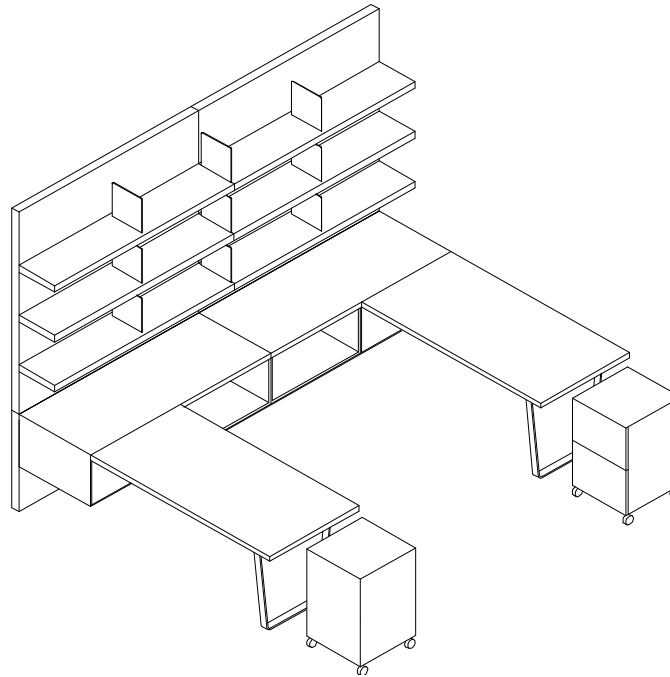

CONFIGURATION J

MODEL	STANDARD VENEER STANDARD METAL	STANDARD VENEER GI PREMIUM METAL	STANDARD VENEER GII PREMIUM METAL
FT-WM72228 WALL MOUNT PANEL			
FT-WM72258 WALL MOUNT PANEL			
FT-WS7212 PANEL MOUNT SHELF			
FT-BKE BOOKEND			
FT-BT7224 WORK SURFACE			
FT-WP3624OS PANEL MOUNT PEDESTAL			
FT-WP3624F PANEL MOUNT PEDESTAL			
FT-RT7230 RUNOFF			
FT-M1824BF MOBILE PEDESTAL