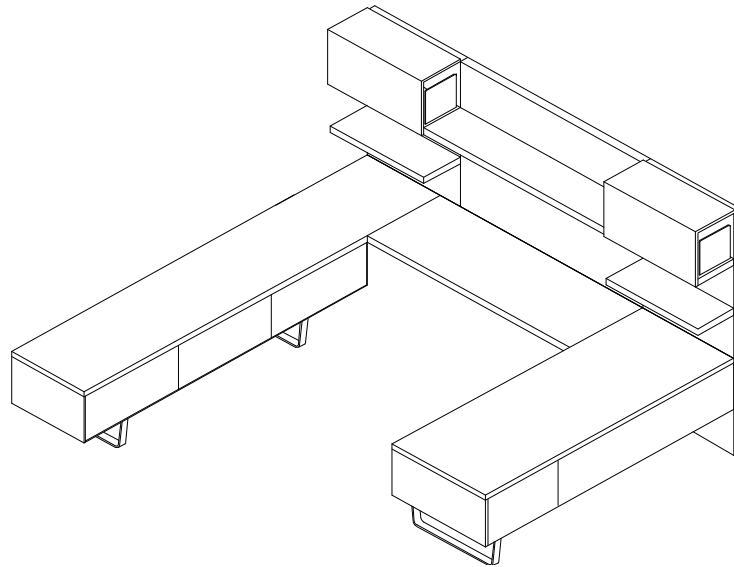

**STANDARD VENEER
STANDARD METAL**

**STANDARD VENEER
GI PREMIUM METAL**

**STANDARD VENEER
GII PREMIUM METAL**

CONFIGURATION E

MODEL	STANDARD VENEER STANDARD METAL	STANDARD VENEER GI PREMIUM METAL	STANDARD VENEER GII PREMIUM METAL
FT-WM54228 WALL MOUNT PANEL			
FT-WM54258 WALL MOUNT PANEL			
FT-W541331D PANEL MOUNT OVERHEAD			
FT-BKE BOOKEND			
FT-BT10824 TOP SURFACE			
FT-WP3624FANEL MOUNT PEDESTAL			
FT-LEG LEG			
FT-B4224M BRIDGE			
FT-S6630LBRO SINGLE PED DESK			